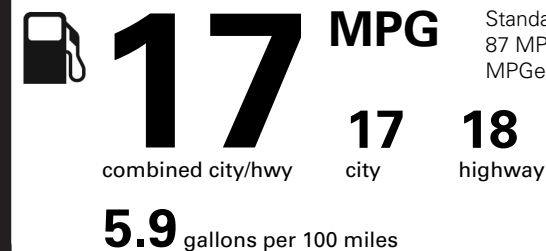

TOTAL OPTIONS	\$400.00
TOTAL VEHICLE & OPTIONS	\$55,300.00
DESTINATION CHARGE	2,595.00

TOTAL VEHICLE PRICE* \$57,895.00

EPA DOT Fuel Economy and Environment

Gasoline Vehicle

Fuel Economy

You spend \$6,000 more in fuel costs over 5 years compared to the average new vehicle.

Annual fuel cost \$2,900

Fuel Economy & Greenhouse Gas Rating (tailpipe only)

Smog Rating (tailpipe only)

Actual results will vary for many reasons, including driving conditions and how you drive and maintain your vehicle. The average new vehicle gets 29 MPG and costs \$8,500 to fuel over 5 years. Cost estimates are based on 15,000 miles per year at \$3.30 per gallon. MPGe is miles per gasoline gallon equivalent. Vehicle emissions are a significant cause of climate change and smog.